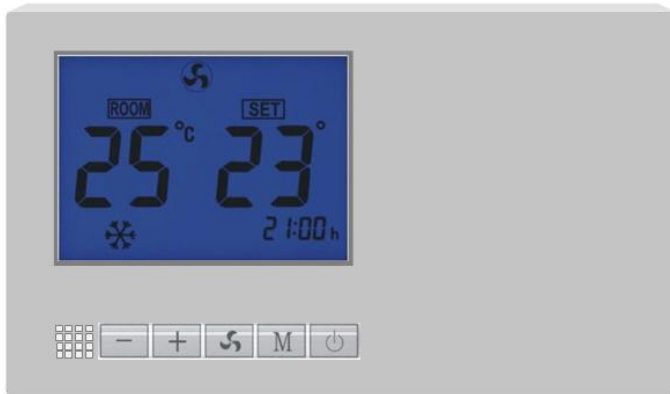

Fan Coil Thermostat

Modbus 2 or 4 pumps

EKON's Fan Coil Thermostat can be connected to HVAC system via RS485 to be able to control it with Modbus protocol.

Features:

- Fan Coils Thermostat
- Modbus Protocol – Connect RS485 directly
- Option of 2 or 4 pipes
- 3 Fan speed levels and Auto Mode
- Heat / Cooling and Auto Mode
- LCD display
- Optional to add Programmable Timer
- Optional to add Remote Control
- Optional to add Motion Sensor
- CE Certificate

Thermostat Specification:

- Power Supply options: 220VAC +/-10%, 50/60Hz
  110 VAC, +/-10%, 50/60Hz
  24VAC
- Backlight Color: Blue or Green or White
- Power Consumption: 3(1)A
- Protection: 3 minutes delay for compressor
- Temperature Sensor: Internal
- Set Point Range: 10 to 30 degrees Celsius
- Accuracy: +/- 1 degree C
- Ambient: 0~50C
- Protection Class: IP30
- Relative Humidity: 95%RH
- Plastic Casing: ABS +PC fire- resistant plastic
- Size: 150x86mm. 50mm deep