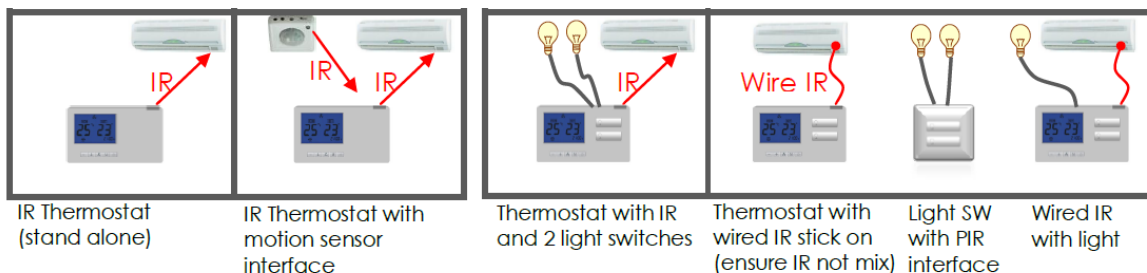

Accessories

	<u>Wireless Motion Sensor</u> (Work with all thermostats as option) Save Energy by Automatically and Wirelessly Power off Air-Condition, Heater and Lights when room is left empty	Add 2 AAA cells	Stick to ceiling
Android AirCon Control Totally Wireless (no installation) Free Application	<u>Remote Access by Android Application</u> (Work with all thermostats as option) Control Air Condition and Water Heater from anywhere by Android App or by SMS	Add SIM Card	Eye contact with thermostat
	Light Switch 2 Load of 10Amp Light Switch - Can add optional wireless motion sensor to power off lights when room left empty	Standard Wiring Light switch	Fit European Wall Box

Products Layout