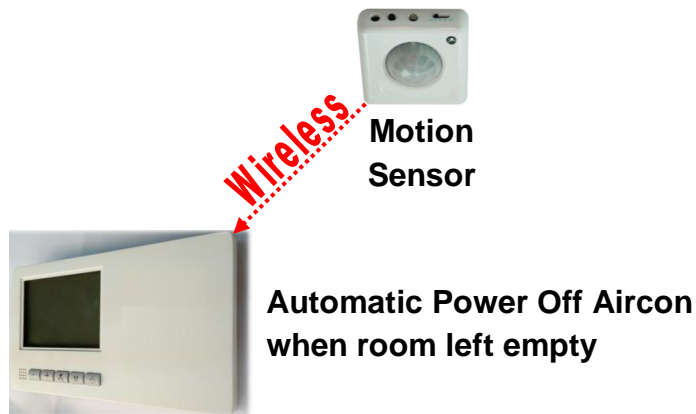

Energy Save Thermostat

EKON's Room Thermostat Automatically powered off when room is left empty for a period of 15, 30 or 60 minutes (as setup by user) to save energy.

Since air condition is the most power consumable device in the house / office so the total savings will be relatively large.

Features:

- Compatible with Fan Coils
- Option of 2 or 4 pipes
- 3 Fan speed levels and Auto Mode
- Heat / Cooling and Auto Mode
- LCD display
- Optional to add Programmable Timer
- Optional to add Remote Control
- Motion Sensor communicate by IR with thermostat
- CE Certificate

Thermostat Specification:

- Power Supply options: 220VAC +/-10%, 50/60Hz
  110 VAC, +/-10%, 50/60Hz
  24VAC
- Backlight Color: Blue or Green or White
- Power Consumption: 3(1)A
- Protection: 3 minutes delay for compressor
- Temperature Sensor: Internal
- Set Point Range: 10 to 30 degrees Celsius