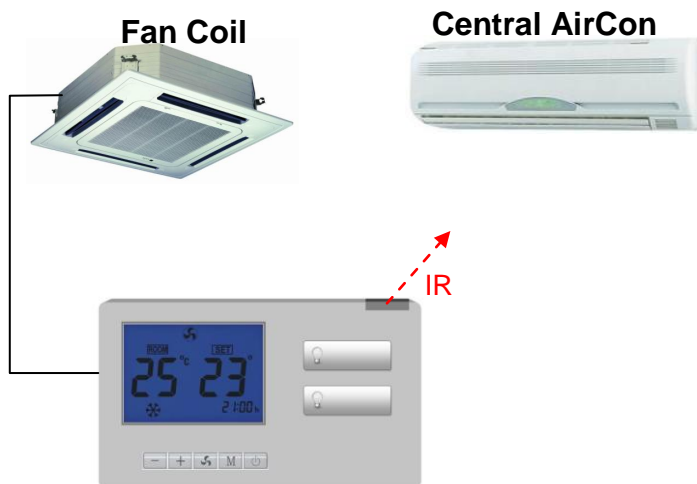

Control Gate by Android /iPhone App.

Change OLD design with New

Remote Control Light Switch

Compatible with Fan Coils and Most Central AirCon brands

EKON Home Inc.

**317-319 Des Voeux Road
Central Kai Tak Commercial
Building, Room 1208
Hong Kong**