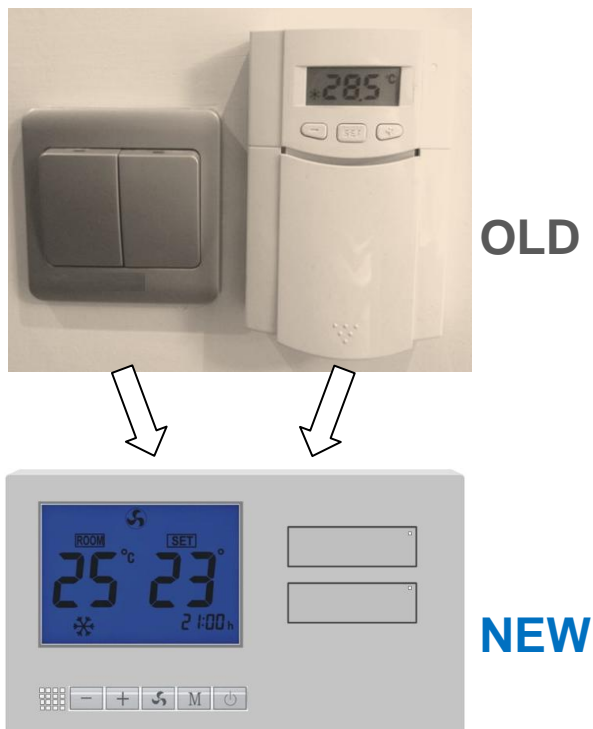

Change OLD design with New