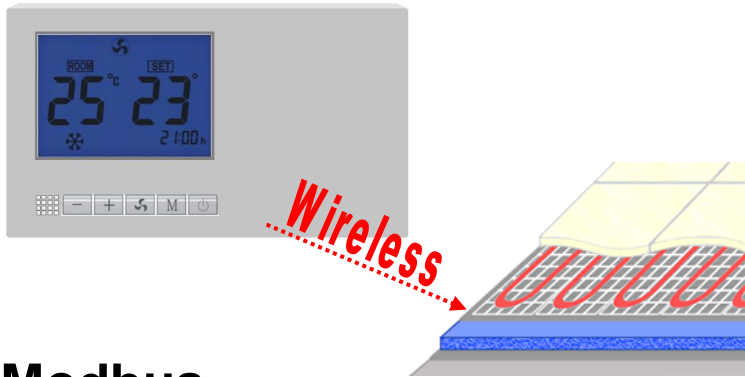

Size: 150x86mm. 50mm deep

Floor Heating Thermostat

Modbus

EKON's Wireless Thermostat for Floor Heating can be connected to HVAC system via RS485 to be able to control it with Modbus protocol.

Features:

- Heating Thermostat
- Modbus Protocol – Connect RS485 directly
- Option of 2 or 4 pipes
- LCD display
- Optional to add Programmable Timer
- Optional to add Remote Control
- Optional to add Motion Sensor
- CE Certificate