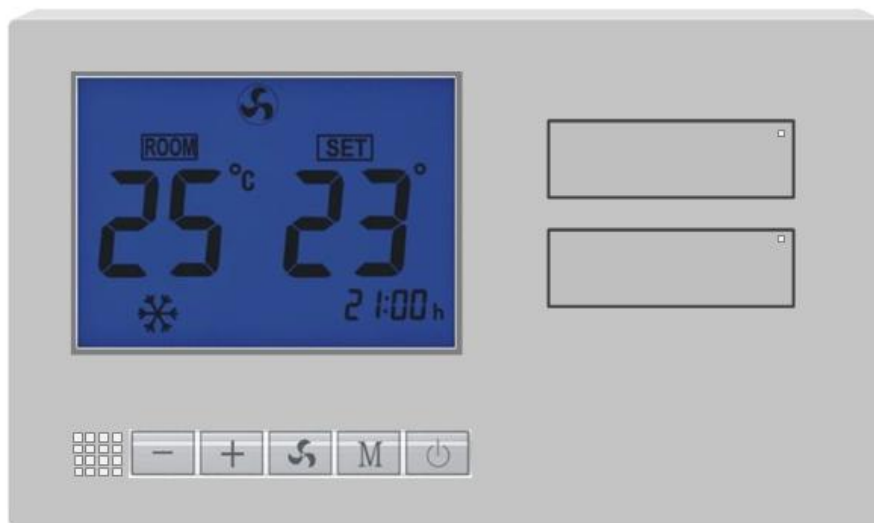

Smart HVAC - ECOclimate

www.ekonhome.com

Simply Smart

ECOclimate – Thermostat

Control Fan Coil or Central Air Condition combined with 2 Loads Light Switch.

Add Optional wireless motion sensor to automatically power off lights and AirCon when room is left empty, to save energy.