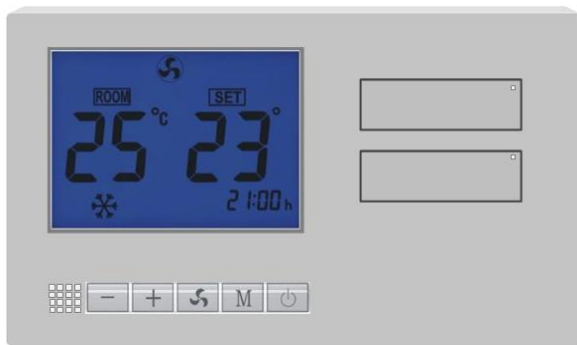

Smart HVAC - ECOclimate

www.ekonhome.com

Simply Smart

ECOclimate – Thermostat

Control Fan Coil or Central Air Condition combined with 2 Loads Light Switch.

Add Optional wireless motion sensor to automatically power off lights and AirCon when room is left empty, to save energy.