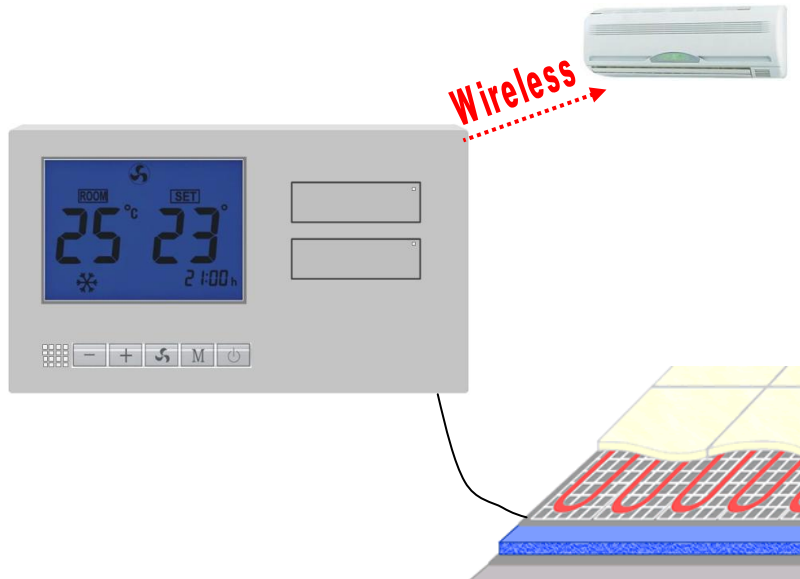

Floor Heating & AirCon Thermostat (Hybrid)

EKON's Thermostat for Floor Heating and Central AirCon control both systems from the same thermostat to reduce the switches on the wall.

Features:

AirCon and Heating Thermostat
LCD display
Optional to add Programmable Timer
Optional to add Remote Control
Optional to add Motion Sensor
CE Certificate

Thermostat Specification:

Power Supply options: 220VAC +/-10%, 50/60Hz, 110 VAC, +/-10%, 50/60Hz, 24VAC
Backlight Color: Blue or Green or White
Power Consumption: 3(1)A
Protection: 3 minutes delay for compressor
Temperature Sensor: Internal
Set Point Range: 10 to 30 degrees Celsius
Accuracy: +/- 1 degree C
Ambient: 0~50C
Plastic Casing: ABS +PC fire- resistant plastic