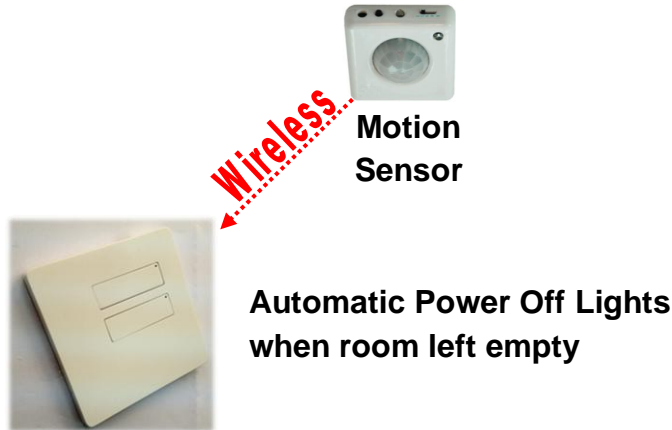

Infrared range: Max 6 meters (line of sight)

Detecting range: <6M at 360 degrees

PIR transmitting range: <6M

IR transmitting direction: one in front and one on side

Mounting: optional Ceiling or Wall with screws or sticker

Not suitable for room with moving objects (pets, curtains in wind, etc.)

Size: 60x60x15mm

Indoor use only

Energy Save Light Switch

EKON's Light Switch Automatically powered off when room is left empty for a period of 15, 30 or 60 minutes (as setup by user) to save energy.