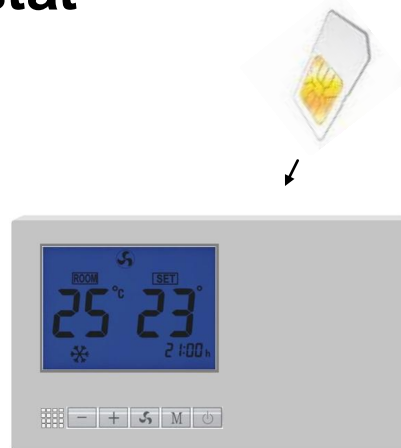

GSM Thermostat

Control by Android / iPhone

EKON's Fan Coil Thermostat can be controlled by Android or iPhone application from anywhere in the world

Features:

- Fan Coils Thermostat
- Require SIM Card
- 3 Fan speed levels and Auto Mode
- Heat / Cooling and Auto Mode
- LCD display
- Optional to add Programmable Timer
- Optional to add Remote Control
- Optional to add Motion Sensor
- CE Certificate

Thermostat Specification:

- Power Supply options: 220VAC +/-10%, 50/60Hz, 110 VAC, +/-10%, 50/60Hz, 24VAC
- Backlight Color: Blue or Green or White
- Power Consumption: 3(1)A
- Protection: 3 minutes delay for compressor
- Temperature Sensor: Internal
- Set Point Range: 10 to 30 degrees Celsius
- Accuracy: +/- 1 degree C
- Ambient: 0~50C
- Size: 150x86mm. 50mm deep