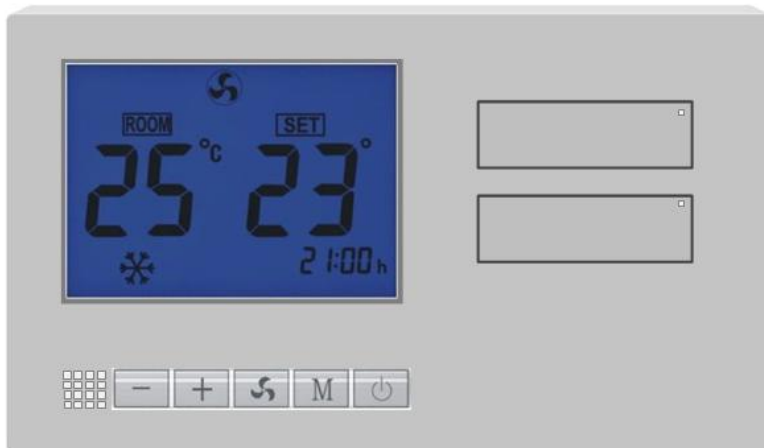

Thermostat & Light Switch

Up to 30% Energy Savings

EKON's Fan Coil Thermostat and Light Switch combo is the latest design to reduce the amount of devices on the wall in homes and offices making the walls look more slick.

Features:

- Fan Coils Thermostat
- Modbus Protocol – Connect RS485 directly
- Option of 2 or 4 pipes
- 3 Fan speed levels and Auto Mode
- Heat / Cooling and Auto Mode
- LCD display
- Optional to add Programmable Timer
- Optional to add Remote Control
- Optional to add Motion Sensor
- One Load Light Switch
- CE Certificate

Thermostat and Light Specification:

- Power Supply options: 220VAC +/-10%, 50/60Hz, 110 VAC, +/-10%, 50/60Hz, 24VAC
- Backlight Color: Blue or Green or White
- Power Consumption: 3(1)A
- Light Load: Max. 16Amp
- Protection: 3 minutes delay for compressor
- Temperature Sensor: Internal
- Set Point Range: 10 to 30 degrees Celsius
- Accuracy: +/- 1 degree C
- Ambient: 0~50C
- Plastic Casing: ABS +PC fire- resistant plastic
- Size: 150x86mm. 50mm deep